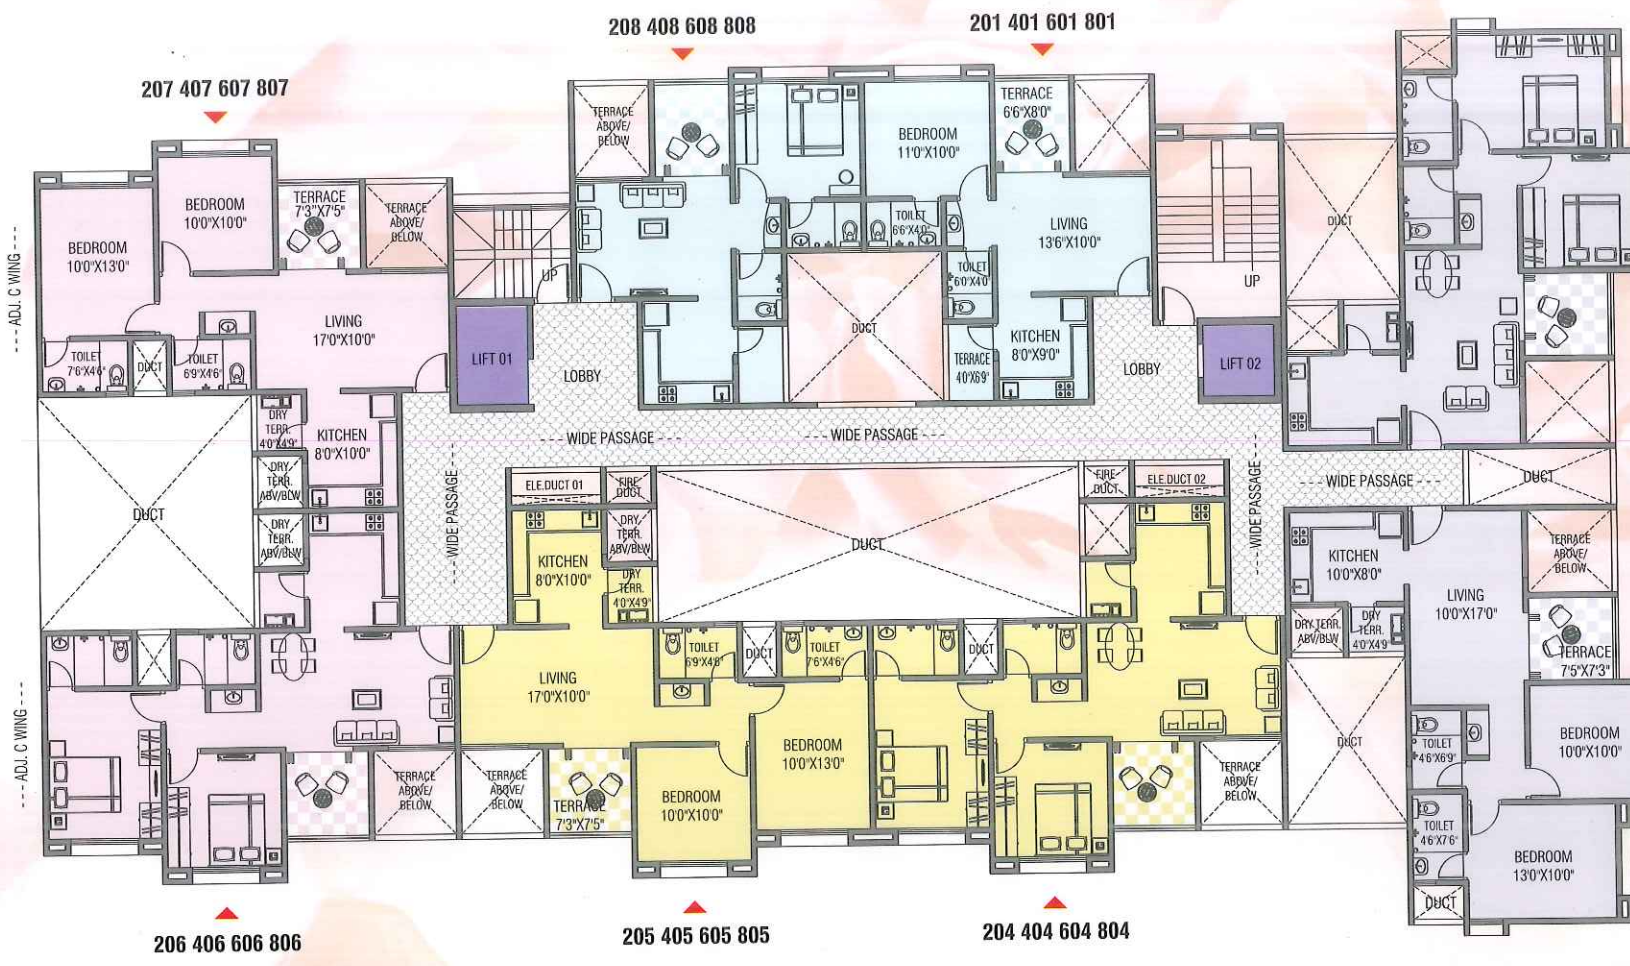

308 508 708

301 501 701

307 507 707

306 506 706

305 505 705

304 504 704

"B" - WING
3rd, 5th, & 7th Floor Plan

Rose
Mension @ Punawale

1 & 2 BHK Elegance Homes

A Project By
GK ASSOCIATES
PROMOTERS & BUILDERS
... happy homes ...

"B" - WING
2nd, 4th, 6th & 8th Floor Plan

Rose
Mension @ Punawale
 1 & 2 BHK Elegance Homes

GK ASSOCIATES
 PROMOTERS & BUILDERS
 ... happy homes