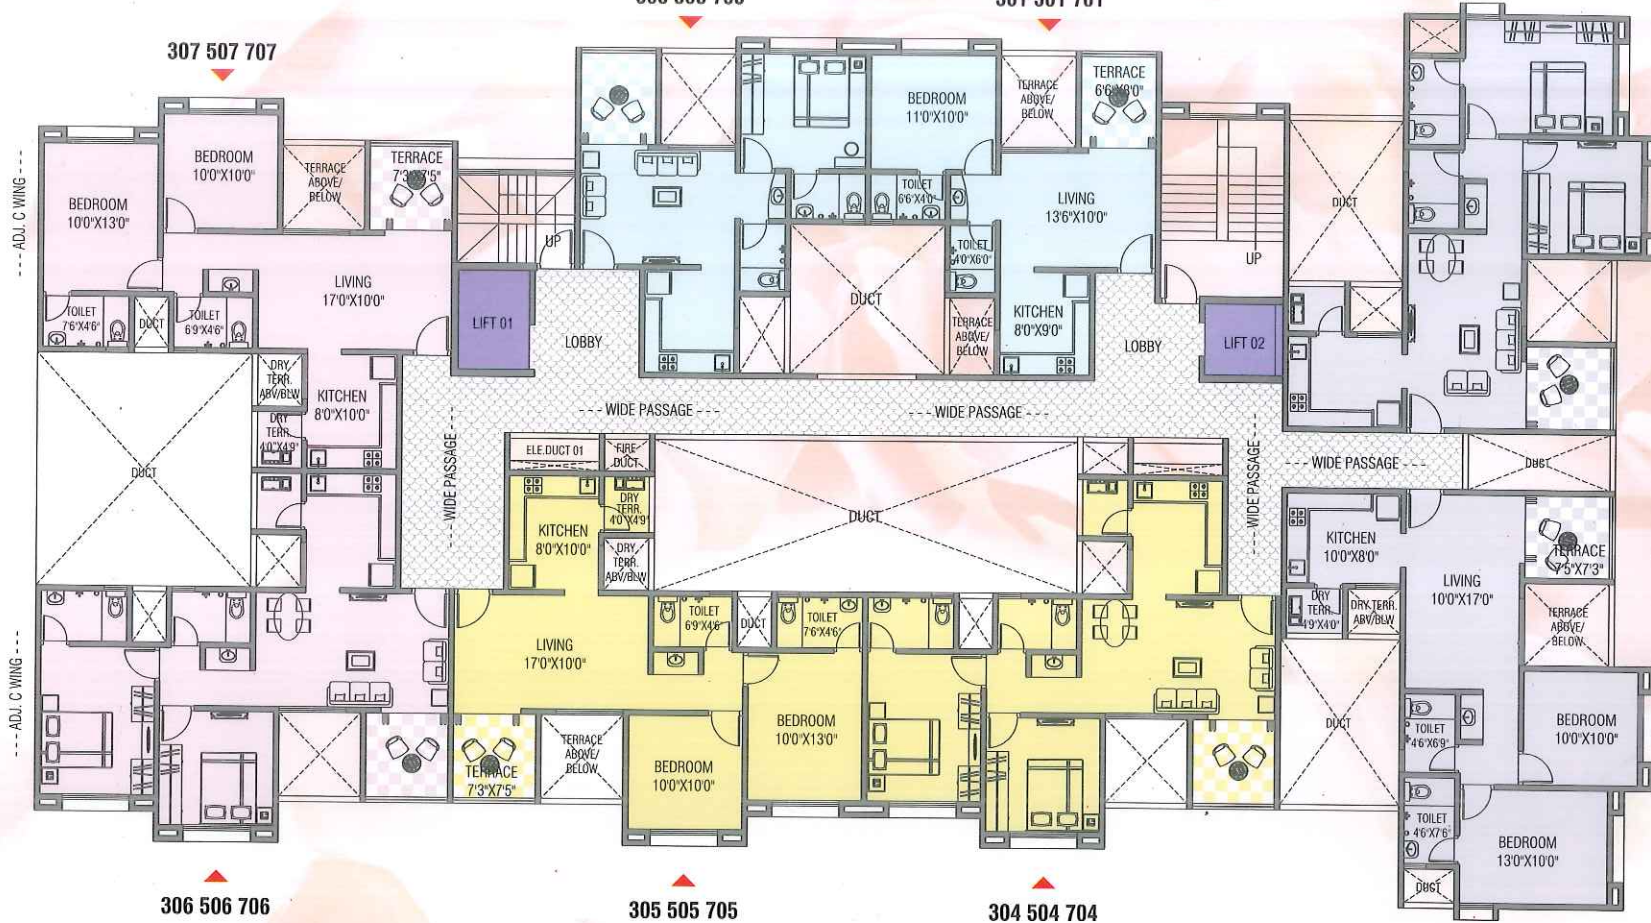

308 508 708

301 501 701

307 507 707

306 506 706

305 505 705

304 504 704

"B" - WING
3rd, 5th, & 7th Floor Plan

Rose
Mension @ Punawale

1 & 2 BHK Elegance Homes

A Project By
GK ASSOCIATES
PROMOTERS & BUILDERS
... happy homes ...

"B" - WING
2nd, 4th, 6th & 8th Floor Plan

Rose
Mension @ Punawale
 1 & 2 BHK Elegance Homes

GK ASSOCIATES
 PROMOTERS & BUILDERS
 ... happy homes